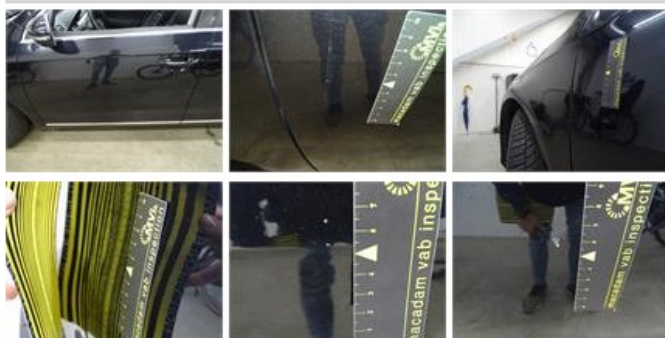

Wing F R, Dent(s) and scratch(es), Acceptable

0,00