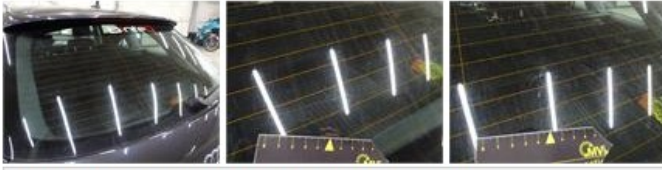

Alloy rim F R, Scratch(es), LI - Repair and paint (complete) 95,00