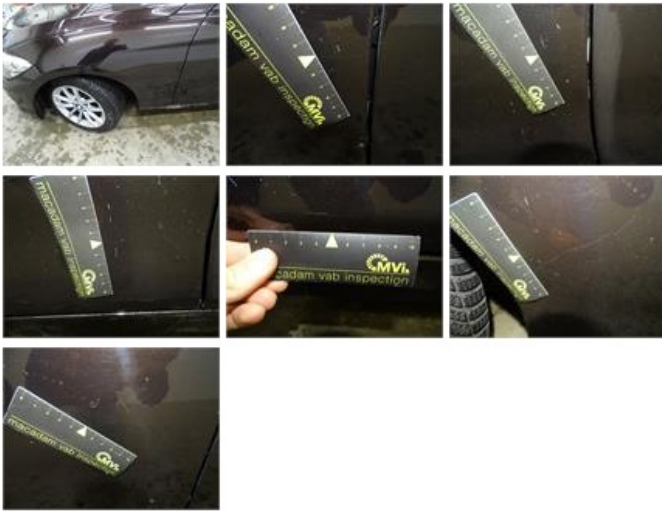

Wing F R, Scratch(es), Acceptable 0,00

No pictures to display

Alloy rim R R, Scratch(es), LI - Repair and paint (complete) 95,00

Bumper F, Dent(s) and scratch(es), Acceptable 0,00

No pictures to display

Bonnet, Scratch(es), Acceptable 0,00

No pictures to display

Bumper R, Scratch(es), LI - Repair and paint (complete) 211,80

Roof, Dent(s), PDR - Paintless dent repair 82,80

Alloy rim F L, Scratch(es), LI - Repair and paint (complete) 95,00

Wing F L, Scratch(es), LI - Repair and paint (complete)

220,18

Alloy rim R L, Scratch(es), LI - Repair and paint (complete)

95,00

Door F L, Scratch(es), Acceptable

0,00

No pictures to display

Door R R, Dent(s) and scratch(es), Acceptable

0,00