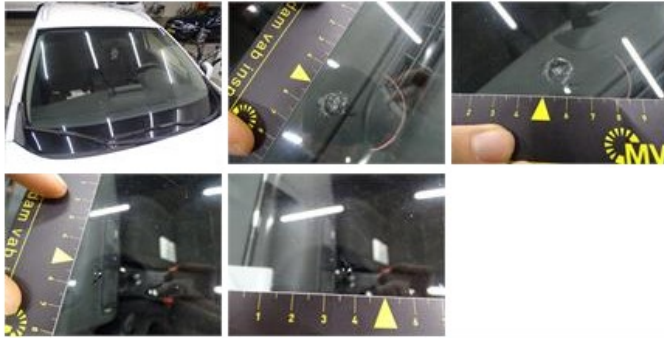

Bonnet, Stone chip(s), Acceptable 0,00