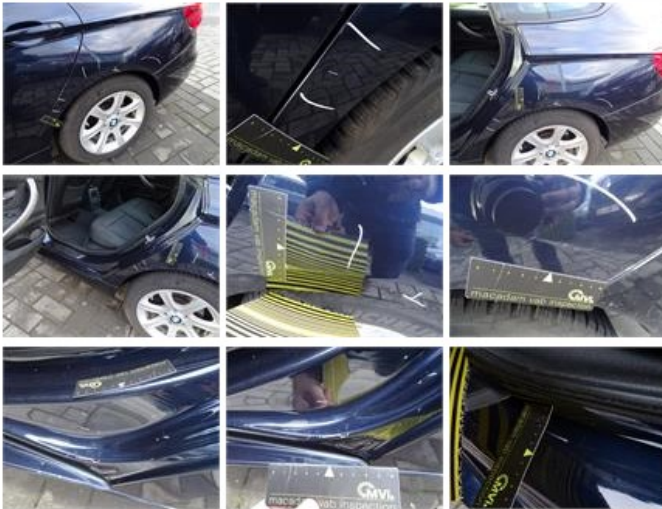

Alloy rim F R, Scratch(es), LI - Repair and paint (complete)

95,00