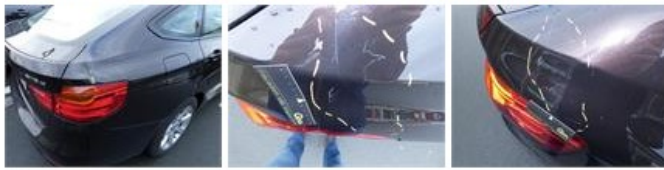

Wing R R, Dent(s) and scratch(es), LI - Repair and paint (complete) 308,20