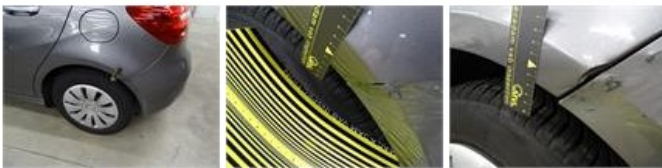

Degree of wear

	195/65/15/95 V Steel			
Summer tyres:	Fr.L.	Michelin: 2 mm	Fr.R.	Michelin: 2 mm
	Re.L.	Michelin: 4 mm	Re.R.	Michelin: 4 mm

Assistance equipment

Repair kit	Yes	Compressor	Yes
Number of charging cables (normal)	0		
Number of charging cables (rapid charge)	0		

Bumper F, Dent(s) and scratch(es), Acceptable 0,00

No pictures to display

Wheel cover F L, Scratch(es), E - Replace 30,00

Wing R L, Dent(s) and scratch(es), LI - Repair and paint (complete) 308,20

Bonnet, Repaired, Acceptable 0,00