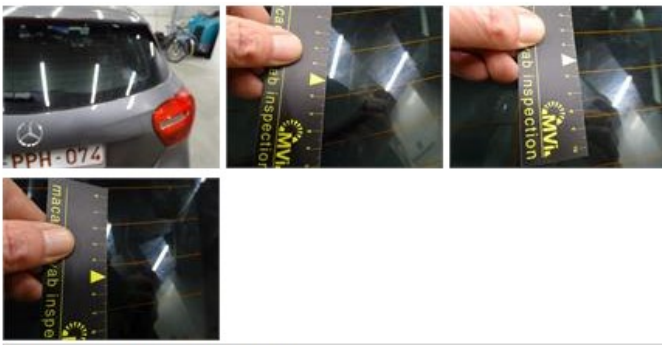

Wheel cover R L, Broken, E - Replace 30,00