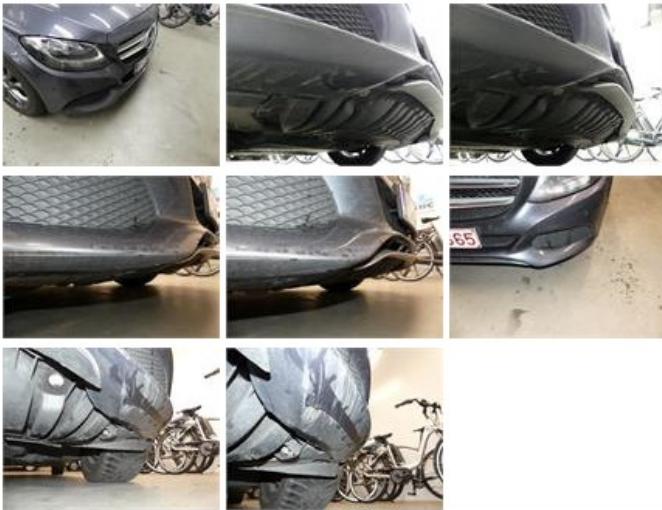

Seat cover F L, Tear, Acceptable 0,00

No pictures to display

Bumper R, Scratch(es), Acceptable 0,00

No pictures to display

Maintenance, Maintenance, Execute 0,00

Outer valance R, Unclipped, N - Mount/Dismount 0,00

Bumper F, Scratch(es), LI - Repair and paint (complete) 211,80

Rear window, Scratch(es), Acceptable 0,00