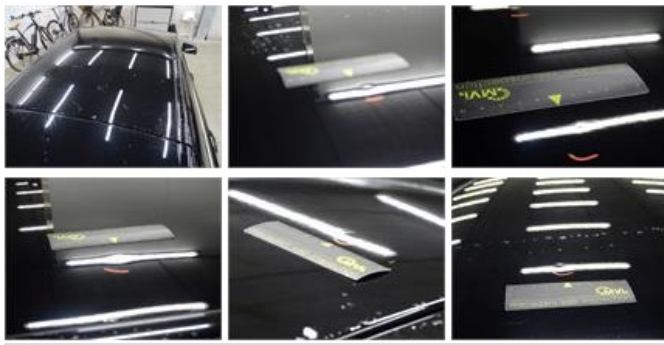

Wing R R, Scratch(es), Acceptable 0,00

No pictures to display

Bumper F, Scratch(es), LI - Repair and paint (complete) 211,80