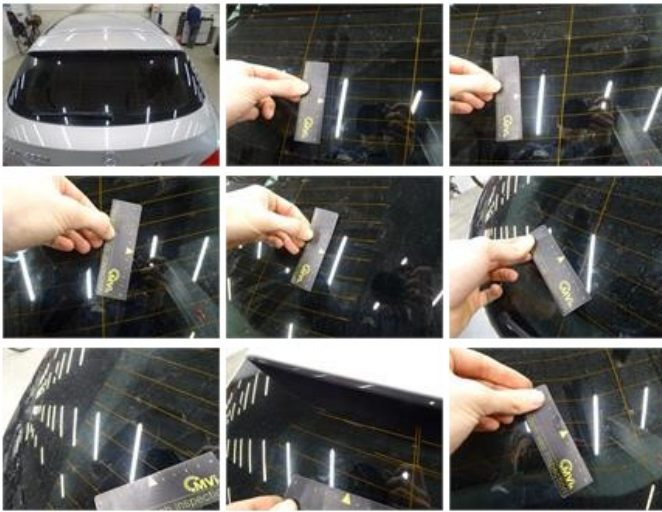

Door F R, Dent(s) and scratch(es), Acceptable 0,00

No pictures to display

Alloy rim R R, Scratch(es), LI - Repair and paint (complete) 95,00

Door F L, Dent(s) and scratch(es), LI - Repair and paint (complete) 318,35

Tailgate, Scratch(es), Acceptable 0,00

No pictures to display

Rear window, Scratch(es), E - Replace 370,00

Alloy rim F R, Scratch(es), LI - Repair and paint (complete) 95,00

Alloy rim R L, Scratch(es), LI - Repair and paint (complete) 95,00