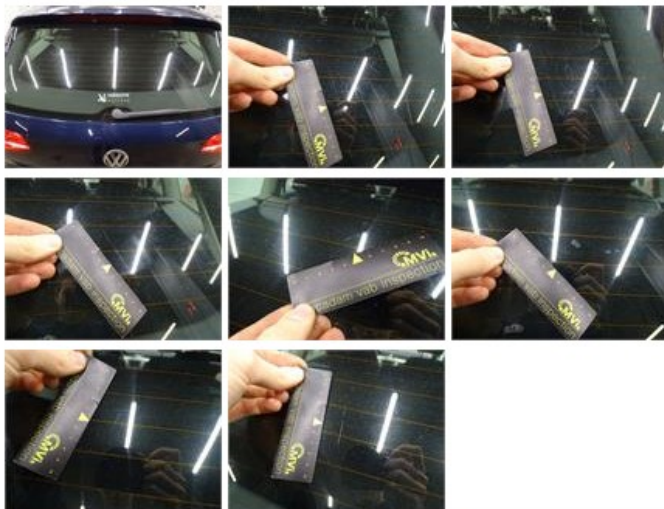

Bumper F, Scratch(es), LI - Repair and paint (complete) 211,80