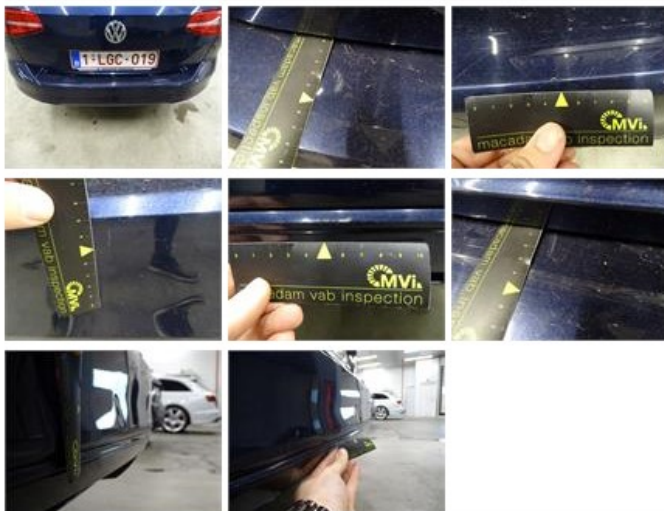

Total cost ex VAT	1382,24
Wing R R, Dent(s) and scratch(es), LI - Repair and paint (complete)	308,20

Door F L, Dent(s), PDR - Paintless dent repair 63,00

Wing R L, Bad repair, Acceptable 0,00

Roof, Dent(s), PDR - Paintless dent repair 181,80

Door R L, Bad repair, Acceptable 0,00

Rear spoiler, Chemical polution, LI - Repair and paint (complete) 115,56

Bonnet, Chemical polution, LI - Repair and paint (complete) 290,08

Wing F L, Scratch(es), Acceptable 0,00

No pictures to display

Bumper R, Dent(s) and scratch(es), LI - Repair and paint (complete) 211,80

Rear window, Scratch(es), E - Replace 0,00

Bumper F, Scratch(es), LI - Repair and paint (complete) 211,80