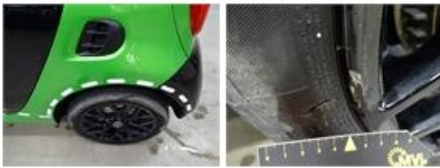

Degree of wear

	205/45/16/92 H LightMetal			
Summer tyres:	Fr.L.	Continental: 4 mm	Fr.R.	Continental: 4 mm
	Re.L.	Continental: 5 mm	Re.R.	Continental: 5 mm

Assistance equipment

Number of charging cables (normal)	0
Number of charging cables (rapid charge)	0

Alloy rim R L, Scratch(es), LI - Repair and paint (complete) 95,00

Door F L, Dent(s), PDR - Paintless dent repair 63,00

Wing R L, Dent(s), PDR - Paintless dent repair 63,00

Bumper F, Scratch(es), Acceptable 0,00

No pictures to display

Tyre R L, Tear, E - Replace 110,40

Charging cable (normal), Missing, E - Replace 587,00

No pictures to display

Charging cable (fast), Missing, E - Replace 533,00

No pictures to display