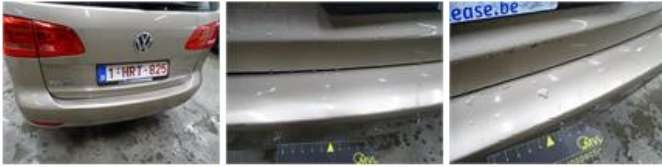

Bumper R, Dent(s) and scratch(es), Le - Replace and paint 651,00