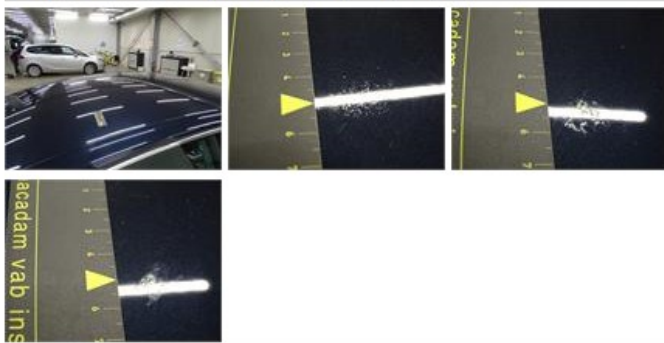

Trunk lid covering R, Scratch(es), Smart repair 110,64

Door R R, Scratch(es), LI - Repair and paint (complete) 318,35

Wing R L, Dent(s) and scratch(es), Acceptable 0,00

No pictures to display

Roof, Chemical polution, LI - Repair and paint (complete) 481,50