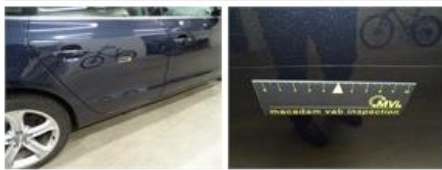

Wing R L, Dent(s) and scratch(es), Acceptable 0,00

No pictures to display

Roof, Chemical polution, LI - Repair and paint (complete) 481,50