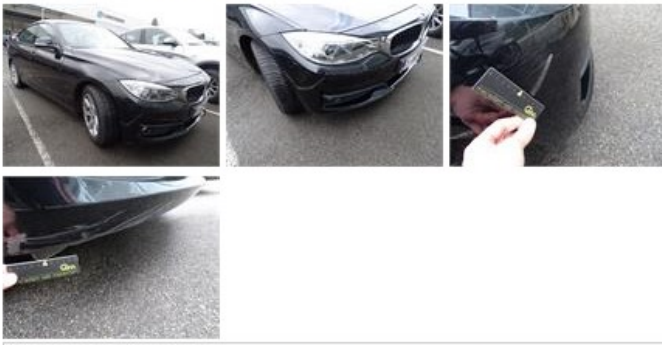

Alloy rim R R, Scratch(es), LI - Repair and paint (complete)	95,00