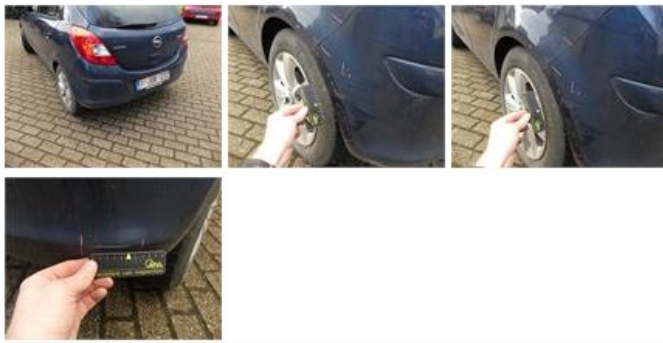

Rearview mirror housing L, Scratch(es), Acceptable 0,00

No pictures to display

Door frame R R, Scratch(es), Acceptable 0,00

No pictures to display

Foglight R, Scratch(es), Acceptable 0,00

No pictures to display

Internal Boot Lining R, Scratch(es), Acceptable 0,00

No pictures to display

Door R L, Scratch(es), LI - Repair and paint (complete) 0,00