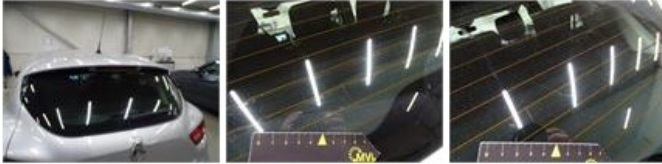

Rear window, Scratch(es), E - Replace 320,00

Wing R R, Dent(s), Acceptable 0,00

No pictures to display

Bumper Trim F, Crack, E - Replace 74,00

Bumper R, Scratch(es), LI - Repair and paint (complete) 169,44