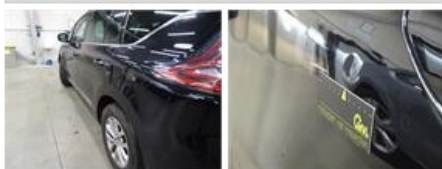

Trunk lid covering R, Scratch(es), Acceptable 0,00

No pictures to display

Internal Boot Lining L, Scratch(es), Acceptable 0,00

No pictures to display