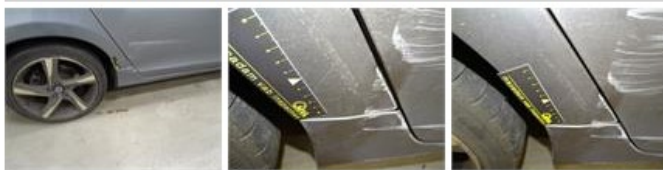

Outer door handle R R, Scratch(es), LI - Repair and paint (complete)

115,56