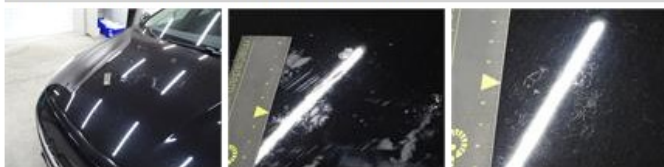

No pictures to display

Rear spoiler, Chemical polution, LI - Repair and paint (complete)

115,56

Bumper F, Scratch(es), LI - Repair and paint (complete)

211,80

Wing R R, Dent(s) and scratch(es), LI - Repair and paint (complete)

Bonnet, Scratch(es), LI - Repair and paint (complete)

290,08

Wing R L, Scratch(es), LI - Repair and paint (complete)

308,20

Alloy rim F L, Scratch(es), Acceptable

0,00

No pictures to display

Wing F L, Dent(s) and scratch(es), Acceptable