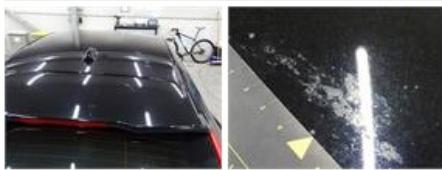

No pictures to display

Rear spoiler, Chemical polution, LI - Repair and paint (complete)

115,56

Bumper F, Scratch(es), LI - Repair and paint (complete)

211,80

Wing R R, Dent(s) and scratch(es), LI - Repair and paint (complete)