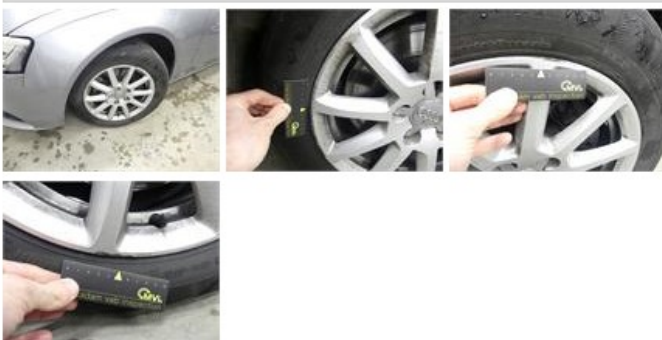

Rearlight L, Broken, E - Replace

114,00