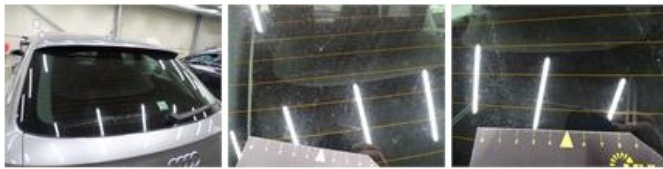

Door F L, Dent(s) and scratch(es), LI - Repair and paint (complete)

382,02