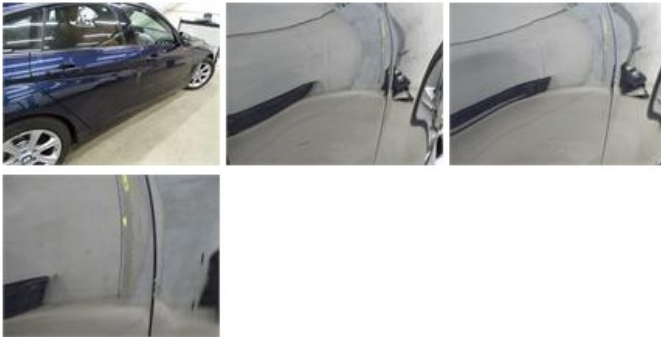

Door R L, Dent(s), Acceptable 0,00

No pictures to display

Door F L, Dent(s), LI - Repair and paint (complete) 382,02

Alloy rim F L, Scratch(es), LI - Repair and paint (complete) 95,00

Wing R L, Dent(s), Acceptable 0,00

No pictures to display

Door R R, Dent(s), LI - Repair and paint (complete) 382,02

Alloy rim R R, Scratch(es), LI - Repair and paint (complete) 95,00

Reflector, Broken, E - Replace 104,20

Tailgate, Dent(s), Acceptable 0,00