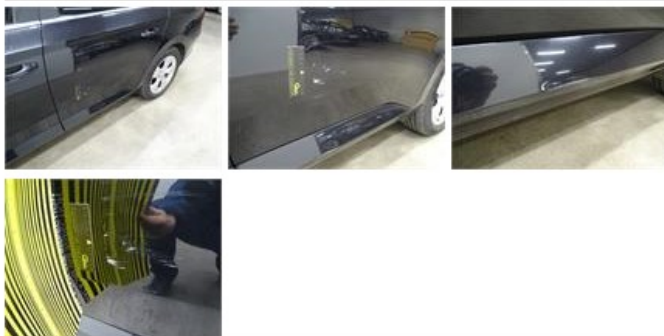

Rear spoiler, Dent(s), LI - Repair and paint (complete)

115,56