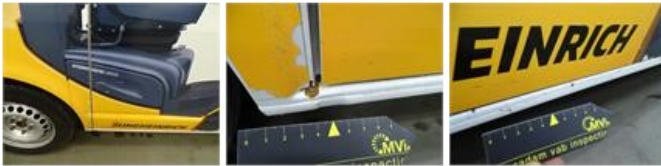

Windscreen, Crack, E - Replace

395,40