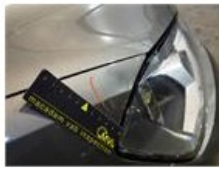

Bumper R, Scratch(es), Acceptable	0,00

No pictures to display

Wing R L, Dent(s), Acceptable	0,00

No pictures to display

Mirror side blinker L, Crack, E - Replace	30,00