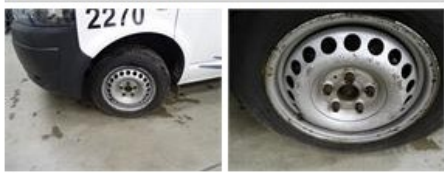

Degree of wear

	205/55/16/105 T Steel			
Winter tyres:	Fr.L.	Uniroyal: 5 mm	Fr.R.	Uniroyal: 5 mm
	Re.L.	Uniroyal: 5 mm	Re.R.	Uniroyal: 5 mm

Assistance equipment

Spare wheel	Yes	Jack	Yes
Number of charging cables (normal)	0		
Number of charging cables (rapid charge)	0		

Total cost ex VAT	90,00
Wheel cover R L, Missing, E - Replace	22,50

Wheel cover F L, Missing, E - Replace

22,50

Tailgate, Dent(s), Acceptable 0,00

No pictures to display

Sliding door L, Dent(s) and scratch(es), Acceptable 0,00