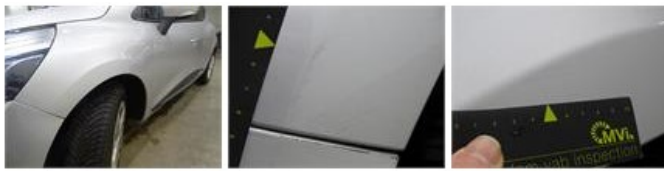

Bumper R, Scratch(es), Acceptable	0,00
<i>No pictures to display</i>	
Roof, Dent(s), Acceptable	0,00
<i>No pictures to display</i>	
Rearview mirror housing R, Scratch(es), Acceptable	0,00
<i>No pictures to display</i>	
Wheel cover F L, Scratch(es), Acceptable	0,00
<i>No pictures to display</i>	
Wheel cover F R, Scratch(es), E - Replace	24,00