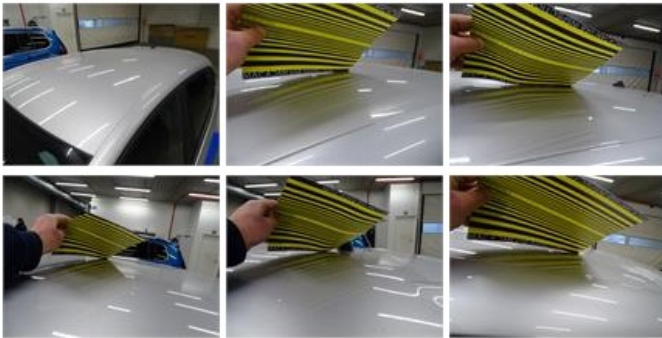

Wheel cover F L, Scratch(es), Acceptable 0,00

No pictures to display

Bumper F, Dent(s) and scratch(es), LI - Repair and paint (complete) 169,44

Wheel cover F R, Scratch(es), E - Replace 24,00

Roof, Hail damage, PDR - Hail 125,00