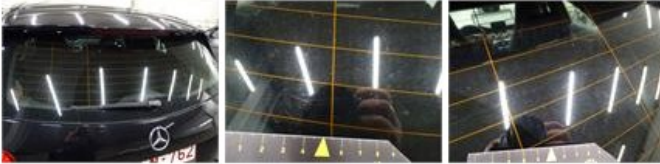

Boot cover, Missing, E - Replace

50,00