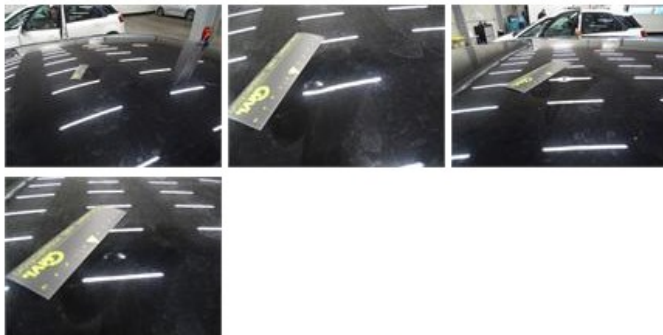

Alloy rim R L, Scratch(es), Acceptable 0,00

No pictures to display

Rearview mirror housing R, Scratch(es), Acceptable 0,00

No pictures to display

Tailgate, Dent(s), Acceptable 0,00

No pictures to display

Alloy rim R R, Scratch(es), LI - Repair and paint (complete) 95,00

Roof, Dent(s) and scratch(es), LI - Repair and paint (complete) 481,50

Alloy rim F R, Scratch(es), LI - Repair and paint (complete) 95,00

Bumper F, Scratch(es), Acceptable 0,00

No pictures to display