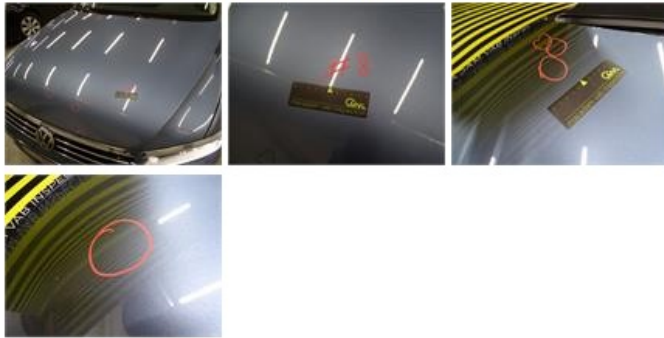

Wing R L, Dent(s), PDR - Paintless dent repair

63,00