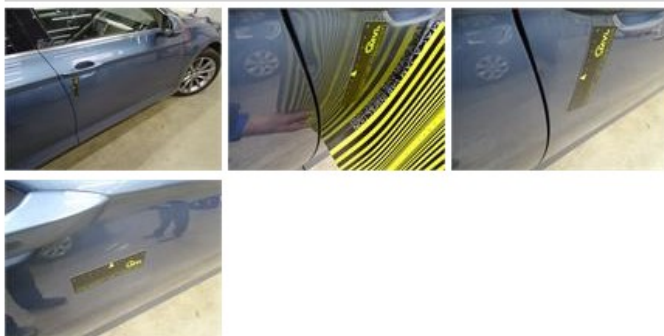

487,20

Alloy rim R L, Scratch(es), LI - Repair and paint (complete)

95,00

Bumper F, Dent(s), Le - Replace and paint

735,00

Wing R L, Dent(s), Acceptable

0,00

No pictures to display

Alloy rim F L, Scratch(es), LI - Repair and paint (complete)

95,00

Door F R, Dent(s) and scratch(es), LI - Repair and paint (complete)

318,35

Door R L, Dent(s), Acceptable

0,00

No pictures to display

Bumper R, Scratch(es), LI - Repair and paint (complete)