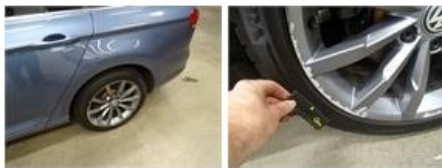

487,20

Alloy rim R L, Scratch(es), LI - Repair and paint (complete)

95,00

Bumper F, Dent(s), Le - Replace and paint

735,00

Wing R L, Dent(s), Acceptable

0,00

No pictures to display