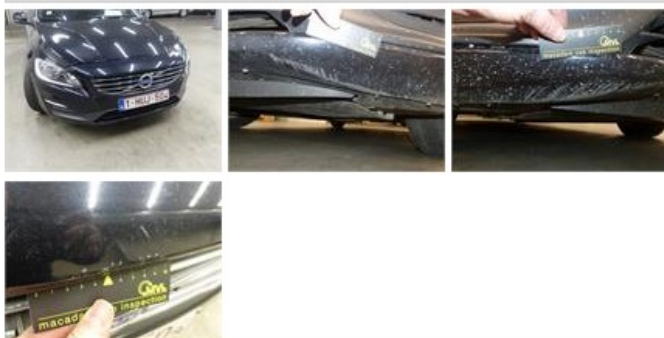

No pictures to display

Bumper R, Scratch(es), LI - Repair and paint (complete) 211,80

Door frame F R, Scratch(es), Acceptable 0,00

No pictures to display

Maintenance, Maintenance, Execute 0,00

Bumper F, Scratch(es), LI - Repair and paint (complete) 211,80

Door R R, Dent(s) and scratch(es), LI - Repair and paint (complete) 318,35

Door R L, Dent(s), Acceptable 0,00

No pictures to display

Wing R L, Dent(s), Acceptable 0,00

No pictures to display

Bonnet, Chemical polution, Acceptable 0,00