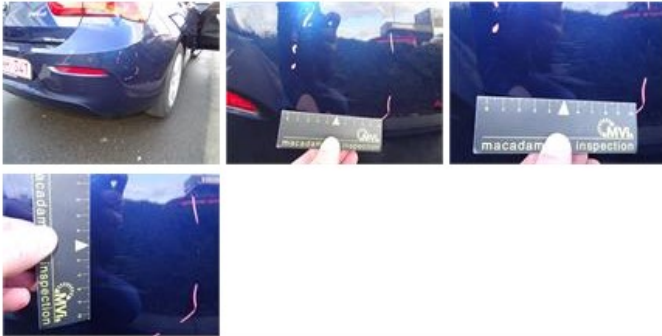

Seat cover F L, Worn, P - Check 0,00

Alloy rim R R, Scratch(es), Acceptable

0,00

Bumper R, Scratch(es), 67 - Polish

50,00

Rearview mirror housing R, Scratch(es), LI - Repair and paint (complete)

115,56