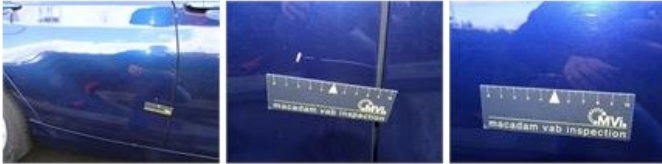

Bonnet, Dent(s) and scratch(es), LI - Repair and paint (complete) 290,08