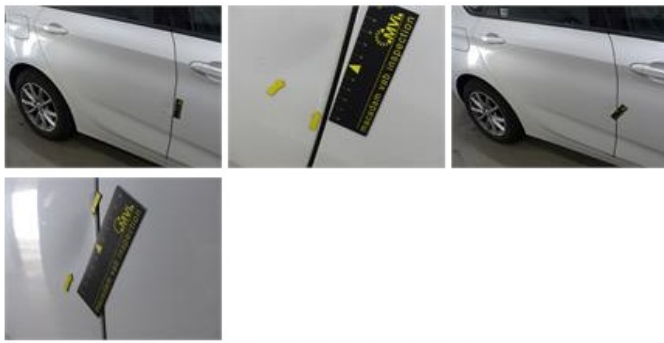

Bumper R, Bad repair, LI - Repair and paint (complete) 211,80