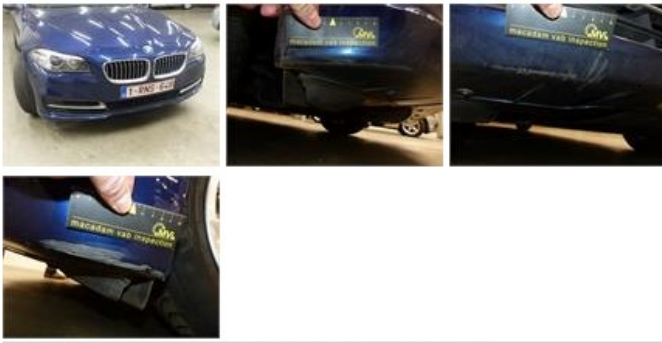

Alloy rim F L, Scratch(es), LI - Repair and paint (complete) 95,00