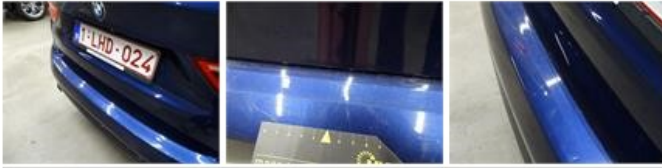

Bumper R, Crack, Le - Replace and paint 651,00