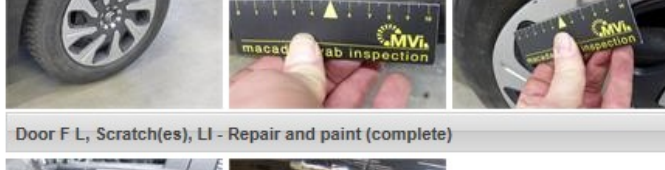

Rearview mirror R complete, Scratch(es), E - Replace

144,00