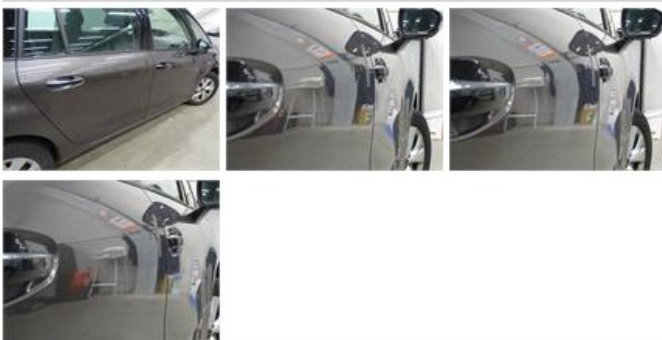

Wing F L, Dent(s) and scratch(es), LI - Repair and paint (complete) 316,18