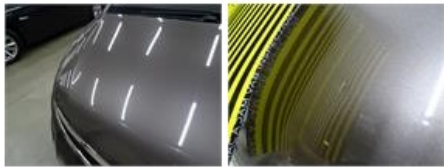

63,00

Wing R L, Dent(s), Acceptable

0,00

No pictures to display

Door F L, Dent(s) and scratch(es), LI - Repair and paint (complete)

318,35

Alloy rim R R, Scratch(es), LI - Repair and paint (complete)

95,00