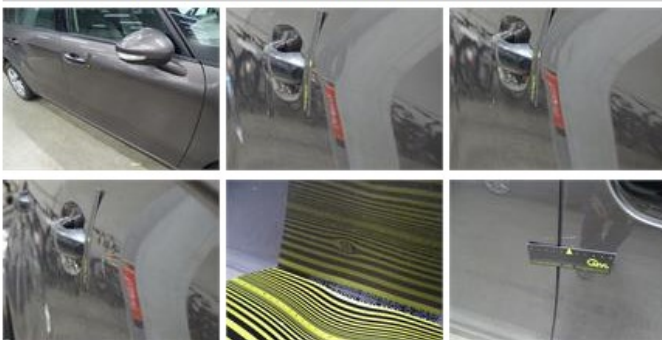

114,00

Bumper R, Scratch(es), LI - Repair and paint (complete)

211,80

Roof, Dent(s), Acceptable 0,00

No pictures to display

Wing R L, Dent(s), PDR - Paintless dent repair 63,00

Wing R R, Dent(s) and scratch(es), LI - Repair and paint (complete) 308,20

Door R L, Scratch(es), Acceptable 0,00

No pictures to display

Alloy rim F L, Scratch(es), LI - Repair and paint (complete) 95,00

Door F R, Dent(s) and scratch(es), LI - Repair and paint (complete) 318,35