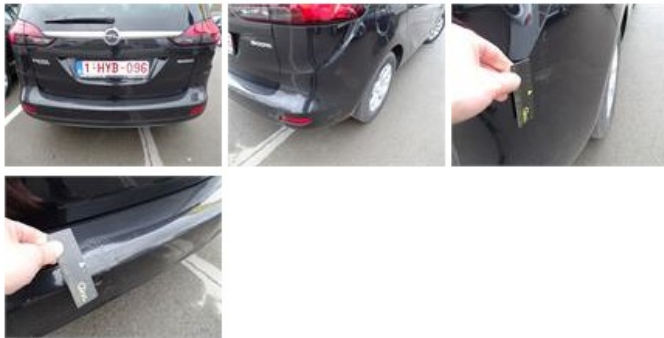

Total cost ex VAT	758,06
-------------------	---------------

Wheel bolt cover R R, Missing, E - Replace	13,15
--	--------------

Bonnet, Stone chip(s), Acceptable 0,00

No pictures to display

Bumper R, Dent(s) and scratch(es), LI - Repair and paint (complete) 259,80