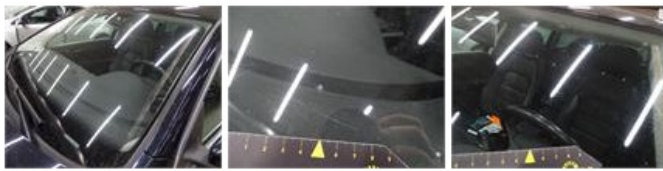

Rearview mirror housing R, Scratch(es), Acceptable

0,00

No pictures to display

Window F R door, Scratch(es), E - Replace

0,00