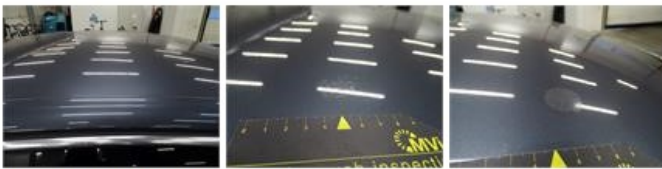

Rearview mirror housing R, Scratch(es), LI - Repair and paint (complete) 115,56