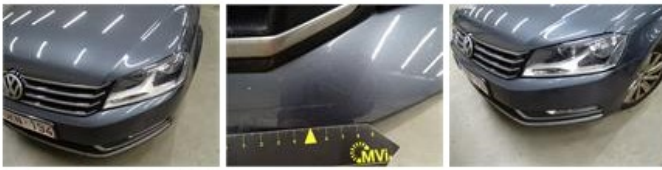

Wing F L, Scratch(es), Acceptable 0,00

No pictures to display

Headlight L, Scratch(es), E - Replace 396,00

Bumper F, Scratch(es), LI - Repair and paint (complete) 211,80

Bumper R, Scratch(es), LI - Repair and paint (complete) 235,80