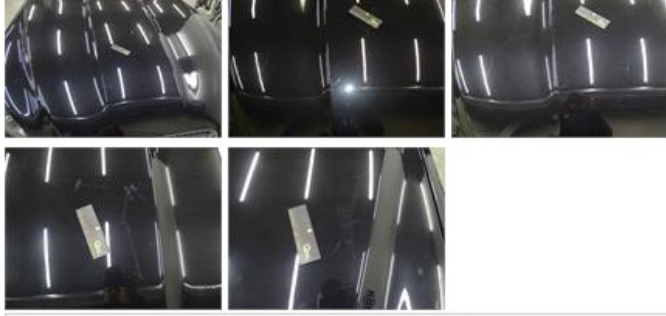

Bumper F, Scratch(es), LI - Repair and paint (complete) 254,16