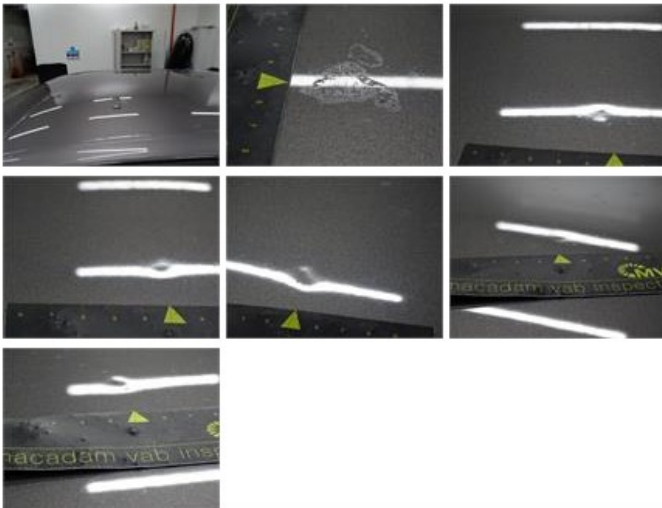

Roof, Chemical pollution, LI - Repair and paint (complete) 625,50