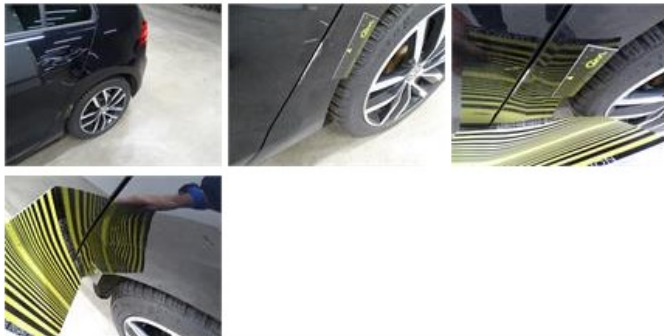

Alloy rim F L polished, Scratch(es), LI - Repair and paint (complete)

95,00

Bumper R, Hole, Le - Replace and paint

651,00

Wing R L, Dent(s) and scratch(es), LI - Repair and paint (complete)

308,20

Alloy rim R L polished, Scratch(es), LI - Repair and paint (complete)