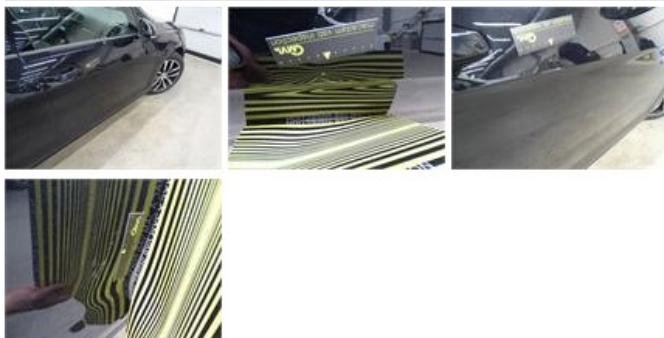

Rearview mirror housing R, Scratch(es), Acceptable

0,00

No pictures to display

Door R L, Scratch(es), LI - Repair and paint (complete)

318,35