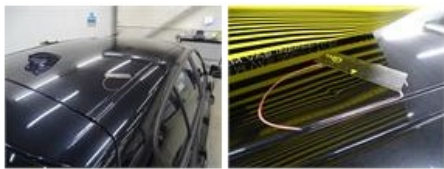

Alloy rim R R, Scratch(es), Acceptable 0,00

No pictures to display

Door R L, Dent(s), PDR - Paintless dent repair 63,00