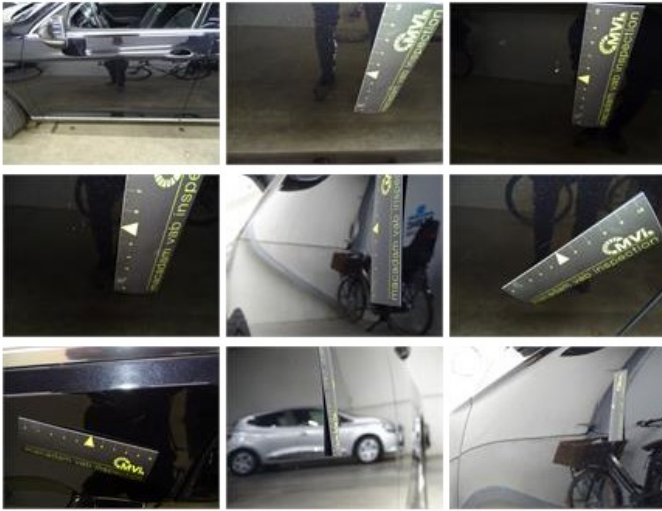

Seat cover F L, Worn, Acceptable

0,00

Wing R L, Dent(s) and scratch(es), LI - Repair and paint (complete)

308,20

Wing R R, Dent(s) and scratch(es), Acceptable	0,00
---	------

No pictures to display

Door R R, Scratch(es), Acceptable	0,00
-----------------------------------	------

No pictures to display

Roof, Chemical polution, 67 - Polish	0,00
--------------------------------------	------

No pictures to display

Door F L, Dent(s) and scratch(es), LI - Repair and paint (complete)	318,35
---	--------