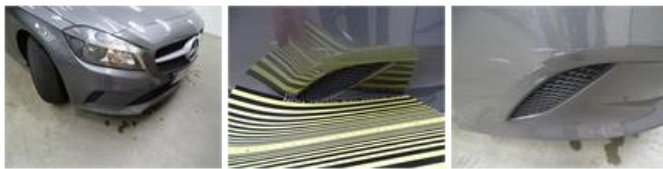

30,00

Bumper F, Dent(s) and scratch(es), LI - Repair and paint (complete)

211,80

Door F R, Dent(s), Acceptable

0,00

No pictures to display

Bonnet, Dent(s), Acceptable

0,00