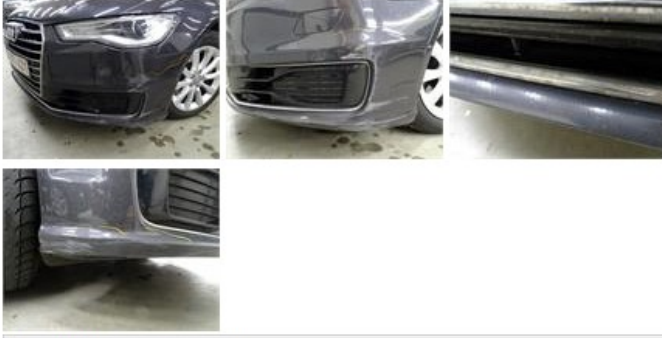

No pictures to display

Bumper R, Scratch(es), LI - Repair and paint (complete)

254,16

Alloy rim F R, Scratch(es), Acceptable

0,00

No pictures to display

Alloy rim R L, Scratch(es), LI - Repair and paint (complete)

95,00

Wing F L, Scratch(es), Acceptable 0,00

*No pictures to display*

Bumper F, Scratch(es), LI - Repair and paint (complete) 254,16

Door F R, Dent(s), Acceptable 0,00

*No pictures to display*

Windscreen, Stone chip(s), Acceptable 0,00