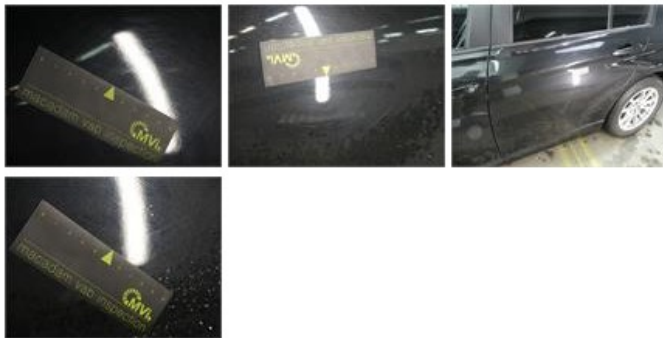

Tailgate, Dent(s), Acceptable	0,00
<i>No pictures to display</i>	
Roof pillar L, Dent(s), Acceptable	0,00
<i>No pictures to display</i>	
Door R L, Bad repair, LI - Repair and paint (complete)	318,35

Bonnet, Scratch(es), Acceptable	0,00
<i>No pictures to display</i>	
Wing R L, Dent(s) and scratch(es), Acceptable	0,00
<i>No pictures to display</i>	
Bumper R, Dent(s) and scratch(es), LI - Repair and paint (complete)	211,80